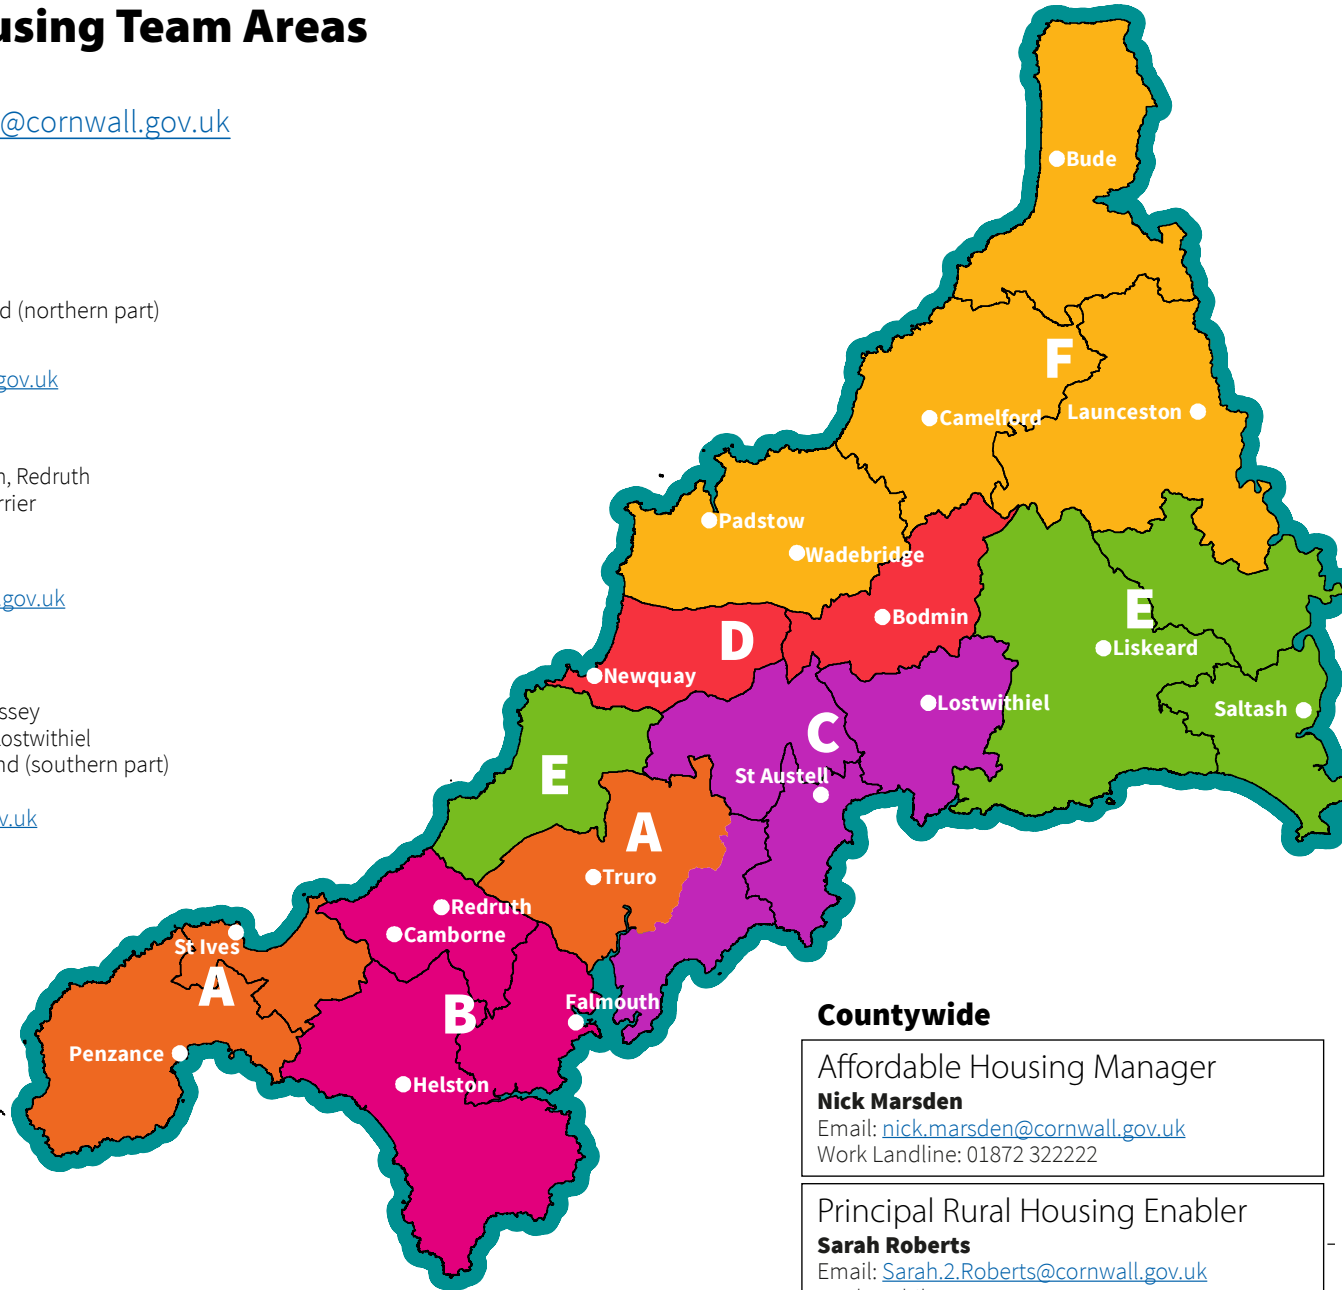

Affordable Housing Team Areas

General enquiries

Email: affordablehousing@cornwall.gov.uk

Tel: 01872 322222

1. **A**
2. West Penwith
   - Hayle and St Ives
   - Truro and the Roseland (northern part)

Michelle Billing

Email: Michelle.Billing@cornwall.gov.uk

Work Mobile: 07871 982556

1. **B**
2. Camborne, Pool, Illogan, Redruth
   - Helston and South Kerrier
   - Falmouth and Penryn

Julia Lansdowne

Email: julia.lansdowne@cornwall.gov.uk

Work Mobile: 07483 304117

1. **C**
2. China Clay
   - St Austell and Mevagissey
   - St Blazey, Fowey and Lostwithiel
   - Truro and the Roseland (southern part)

Dean Mutton

Email: Dean.Mutton@cornwall.gov.uk

Work Mobile: 07483 364375

1. **D**
2. Newquay and St Columb
   - Bodmin

Richard Hawkey - Team Principal

Email: Richard.Hawkey@cornwall.gov.uk

Work Mobile: 07972 058226

1. **E**
2. Liskeard and Looe
   - Cornwall Gateway
   - Caradon
   - St Agnes and Perranporth

Sally Henthorn

Email: sally.henthorn@cornwall.gov.uk

Work Mobile: 07484 036815

1. **F**
2. Bude
   - Camelford
   - Launceston
   - Wadebridge and Padstow

Imogen Day

Email: Imogen.Day@cornwall.gov.uk

Work Landline: 01872 322222

Countywide

Affordable Housing Manager

Nick Marsden

Email: nick.marsden@cornwall.gov.uk

Work Landline: 01872 322222

Principal Rural Housing Enabler

Sarah Roberts

Email: Sarah.2.Roberts@cornwall.gov.uk

Work Mobile: 07395 835008

Affordable Homeownership Service

Morwenna Milburn

Email: affordablehomeownership@cornwall.gov.uk

Work Landline: 01872 326353 (option 1)

Supported by:

Justine Rolfe

Email: Justine.Rolfe@cornwall.gov.uk

Work Mobile: 07483 304119

Emma Ball

Email: emma.ball@cornwall.gov.uk

Work Landline: 01872 326353 (option 1)